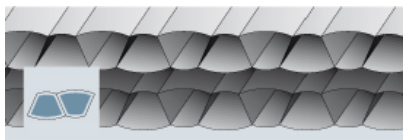

HIGHLIGHTS OF ASTRO 550

Warmth Collar

THERMAL COLLAR with Velcro closure avoids cold spots. Three dimensional construction for a comfortable, snug fit around shoulders and neck.

Inside Pocket

internal zip pocket for valuables

Ergofoot

RAISED FOOT BOX designed with the natural feet position in mind, it provides additional comfort and freedom of movement.

Trapezoid-Chamber

Construction

Opposing diagonal trapezoid pockets and additional full-length chambers on the side ensure the down is stabilised. Cold spots are thus avoided guaranteeing maximum warmth insulation.

Dryzone

keeps moisture outside with a water repellent shell material in the head and foot section .

Extra Long (EL)

Tall people can enjoy a perfect fit with our Extra Long EL-models!

Ergo Hood

Easy to use contour hood even in the dark thanks to one round and one flat drawcord

bluesign® Product

SUITABLE FOR

Mountain Climbing

Trekking

Camping

CONSTRUCT: TRAPEZOID-CHAMBER

MATERIAL