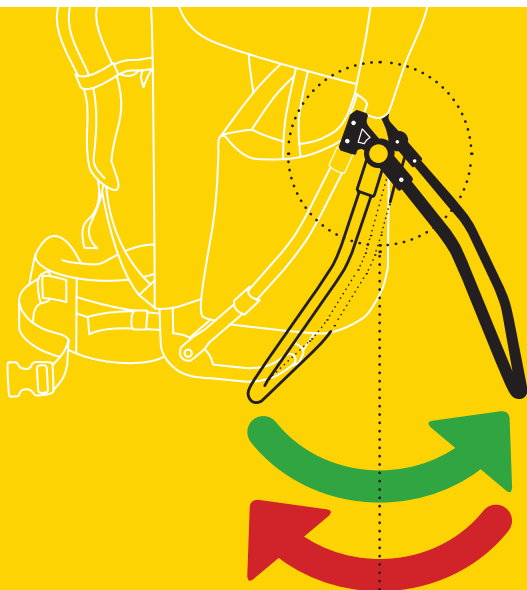

DEUTER KID COMFORT –
NEW SAFETY FEATURE

LOCKING FOLD OUT STAND

Prevents unintended collapsing of the stand
when setting down or through child movement.

FOLD OUT

The stand folds out very easily by hand or foot. When fully extended the stand locks automatically (click).

FOLD IN

Before folding the stand in, it must be unlocked by pressing the yellow button on the left side. Fold the stand in by hand. **FAILURE TO UNLOCK THE STAND FIRST, CAN LEAD TO PERMANENT DAMAGE TO THE HINGE.**